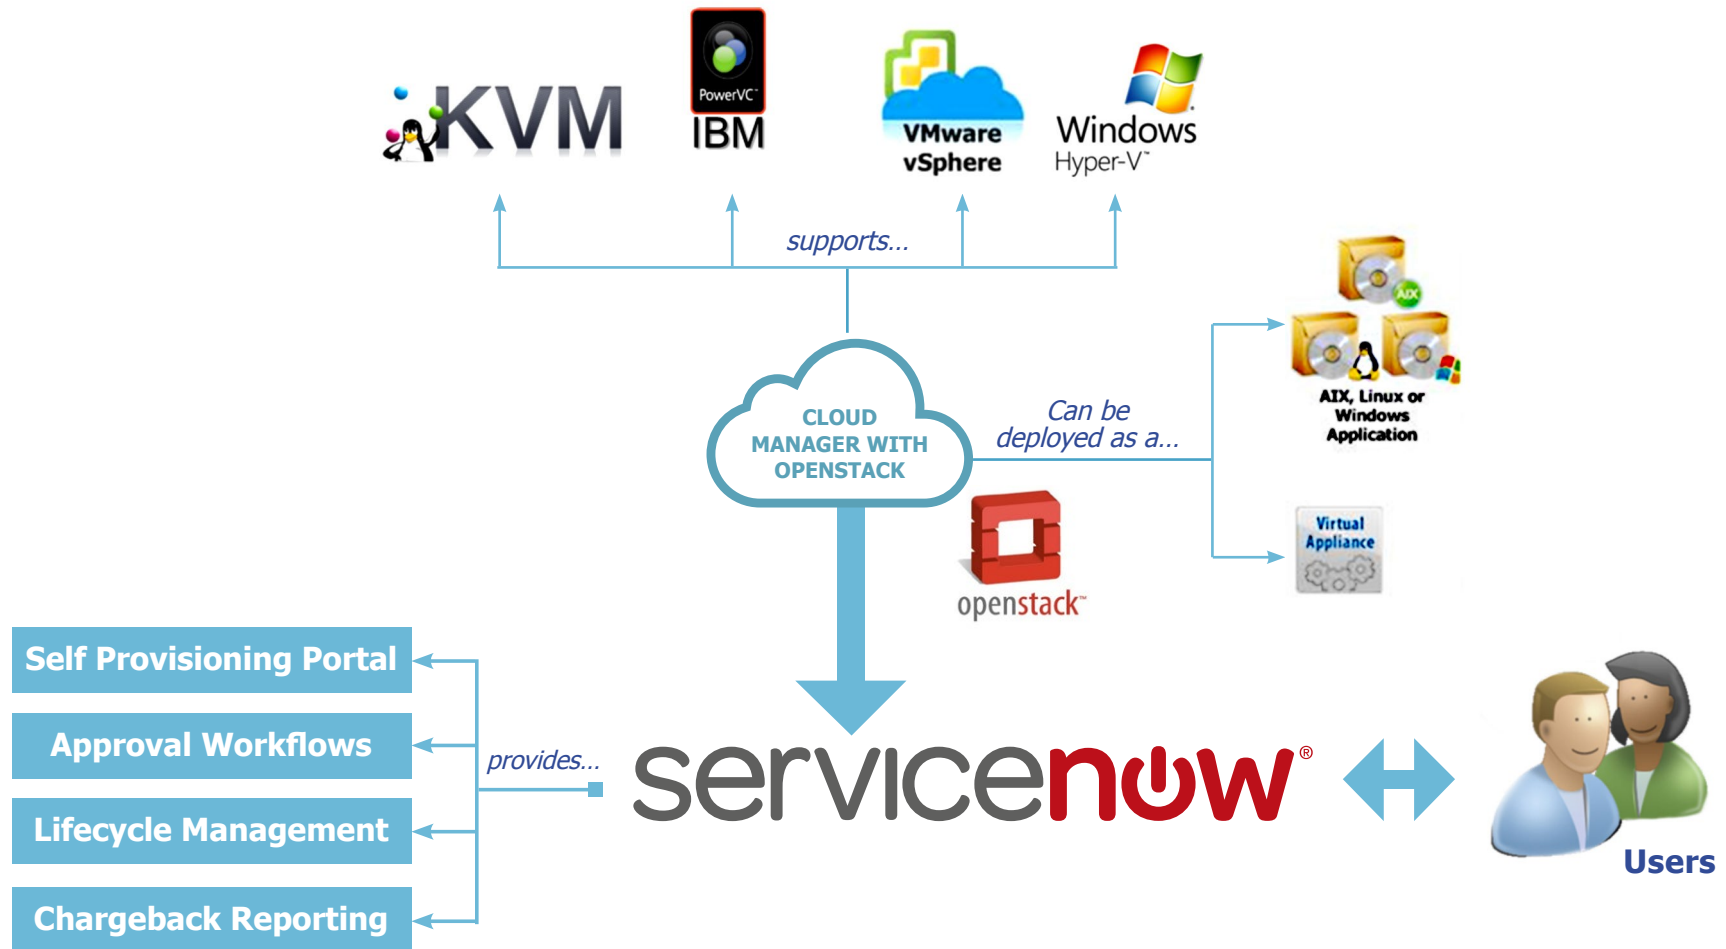

AGENTIL IBM PRIVATE CLOUD INTEGRATION

Any kind of HW including IBM Power

IT SOLUTIONS

IT SOLUTIONS

Deliver **HIGH-END** and **END TO END ARCHITECTURES**, **TURN-KEY** solution approach to customers, implement **MONITORING**, datacenter, **STORAGE** and **DISASTER RECOVERY** solutions.

ARCHITECTURE DESIGN

SMB

Large Enterprise

Servers

IBM
LENOVO
HDS

System Management

IBM AIX
Red Hat
Windows

Virtualization

PowerVM
VMware

Storage

FLASH SYSTEM
SPECTRUM
STORWIZE

Backup

TSM
NetBackup
VEEAM

Monitoring

Nimsoft
NexThink

Databases

IBM DB2
SAP HANA
ORACLE

Output Management

VPSx
Cartago
ESKER

Infrastructure SAP Specific

Business Intelligence (BI)
SAP HANA